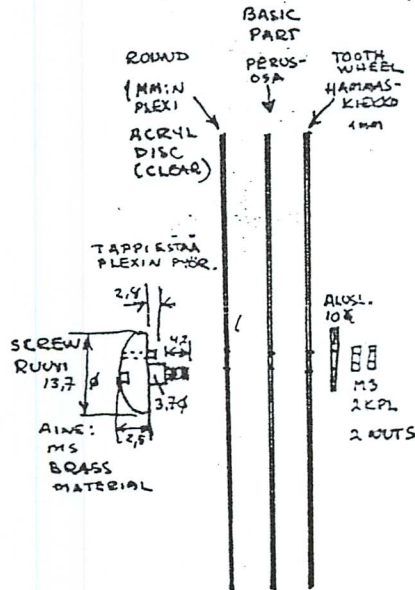

KIRKAS PLEKSIKIEKKO:  
 ULKOIN 59,6 Ø X 1 mm, JOSSA  
 REUNALOVI HAMMASKIEK-  
 KON SORMEILUA VARTEN.  
 HAMMASKIEKON KIRJAIMET  
 LUETAAN KAARIRAOSTA.  
 THE CLEAR ACRYL DISC ON  
 TOP 59,6 Ø X 1 mm, WITH A SLOT  
 AT ONE EDGE, CENTER HOLE  
 AND THE PINHOLE

SELVÄ = CLEAR  
 KLAR

SMALL BRASS PIN  
 PENETRATES ACRYL  
 DISC AND BASIC PART  
 AND PREVENTS THE  
 ACRYL DISC FROM TURNING.

PERUSOSA  
 1mm MAIDONVÄRISTÄ  
 MUOVIA,  
 KAARIREIKÄ JA  
 REUNALOVI.

BASIC PART:  
 NEARLY WHITE (MILK)  
 1mm PLASTIC MATERIAL  
 HALF-A CIRCLE HOLE,  
 SECTOR NUMBERS  
 PRINTED, OTHER  
 MARKINGS BY PENCIL.

TOOTH WHEEL  
 HAMMASKIEKKO  
 D = 58,3 Ø,  
 HAMPAINEN VÄLISÄ  
 LUETTA VISSA  
 PERUSOSAN,  
 NUMEROT.  
 MUUVI: MAIDONVÄR.  
 PAKSUUS 1mm  
 THE NUMBERS OF  
 THE BASIC PART  
 COINCIDE WITH  
 TOOTH SPACES  
 IN USE.

MILK-LIKE PLASTIC  
 1mm THICKNESS.  
 PENCIL WRITTEN  
 FIGURES.  
 CENTER HOLE  
 ONLY.

KODDE III  
 LOHJE SULJETTU  
 KUOREEN "III  
 SALAINEN")

THIS CODE III WAS  
 IN AN ENVELOPE  
 (CLOSED) WITH  
 "SECRET" MARKINGS.