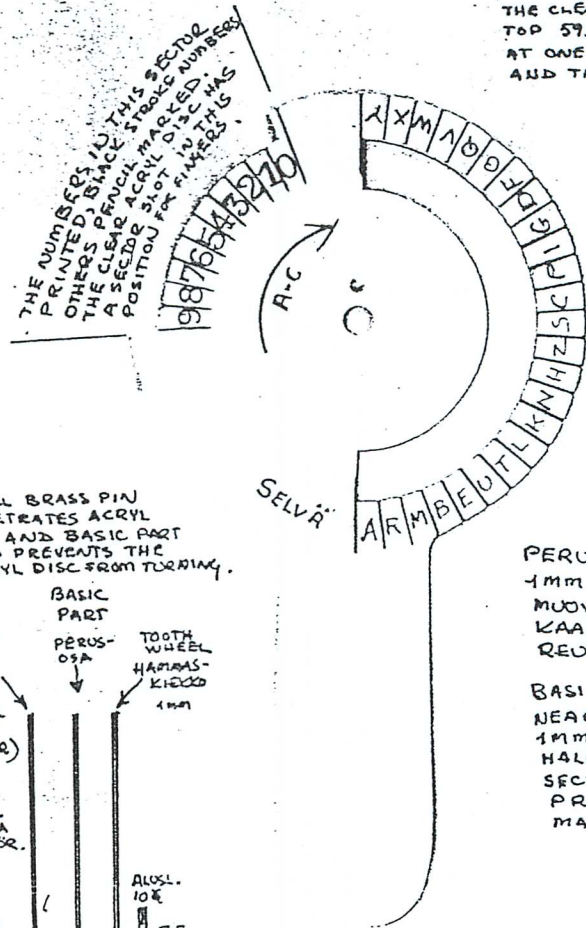

KIRKAS PLEKSIKIEKKO:  
 ULKOIN 59,6 Ø X 1 mm, JOSSA  
 REUNALOVI HAMMASKIEK-  
 KON SORMEILUA VARTEN.  
 HAMMASKIEKON KIRJAIMET  
 LUETAAN KAARIRAOSTA.  
 THE CLEAR ACRYL DISC ON  
 TOP 59,6 Ø X 1 mm, WITH A SLOT  
 AT ONE EDGE, CENTER HOLE  
 AND THE PINHOLE

SELVÄ = CLEAR  
 KLAR

SMALL BRASS PIN  
 PENETRATES ACRYL  
 DISC AND BASIC PART  
 AND PREVENTS THE  
 ACRYL DISC FROM TURNING.

PERUSOSA  
 1mm MAIDONVÄRISTÄ  
 MUOVIA,  
 KAARIREIKÄ JA  
 REUNALOVI.

BASIC PART:  
 NEARLY WHITE (MILK)  
 1mm PLASTIC MATERIAL  
 HALF-A CIRCLE HOLE,  
 SECTOR NUMBERS  
 PRINTED, OTHER  
 MARKINGS BY PENCIL.

TOOTH WHEEL  
 HAMMASKIEKKO  
 D = 58,3 Ø,  
 HAMPAINEN VÄLISÄ  
 LUETTA VISSA  
 PERUSOSAN,  
 NUMEROT.  
 MUUVI: MAIDONVÄR.  
 PAKSUUS 1mm  
 THE NUMBERS OF  
 THE BASIC PART  
 COINCIDE WITH  
 TOOTH SPACES  
 IN USE.

MILK-LIKE PLASTIC  
 1mm THICKNESS.  
 PENCIL WRITTEN  
 FIGURES.  
 CENTER HOLE  
 ONLY.

KODDE III  
 LOHJE SULJETTU  
 KUOREEN "III  
 SALAINEN")

THIS CODE III WAS  
 IN AN ENVELOPE  
 (CLOSED) WITH  
 "SECRET" MARKINGS.