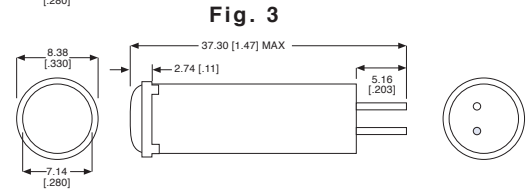

507 SERIES CARTRIDGES FOR USE WITH HOLDERS & CLIPS

PART NO.*	COLOR	V _f	mA	CP	LIFE HOURS	FIG
507-3911-1431-600	RED	10	40	0.08	10,000	1
507-3911-1432-600	GREEN	10	40	0.08	10,000	1
507-3911-1433-600	AMBER	10	40	0.08	10,000	1
507-3911-1435-600	WHITE	10	40	0.08	10,000	1
507-3914-1471-600	RED	14	80	0.30	15,000	1
507-3914-1472-600	GREEN	14	80	0.30	15,000	1
507-3914-1473-600	AMBER	14	80	0.30	15,000	1
507-3914-1475-600	WHITE	14	80	0.30	15,000	1
507-3917-1471-600	RED	28	40	0.34	4,000	1
507-3917-1472-600	GREEN	28	40	0.34	4,000	1
507-3917-1473-600	AMBER	28	40	0.34	4,000	1
507-3917-1475-600	WHITE	28	40	0.34	4,000	1
507-3918-1437-600	CLEAR	28	40	0.30	7,000	1
507-3918-1471-600	RED	28	40	0.30	7,000	1
507-3918-1472-600	GREEN	28	40	0.30	7,000	1
507-3918-1473-600	AMBER	28	40	0.30	7,000	1
507-3918-1475-600	WHITE	28	40	0.30	7,000	1
507-5820-0747-600†	CLEAR	12	170	2.10	5,000	3
507-5821-0747-600†	CLEAR	28	40	1.20	5,000	3
507-5822-0747-600†	CLEAR	48	53	1.50	5,000	3
507-5824-0747-600†	CLEAR	120	25	1.50	5,000	3

† Use Holder 250-8758-33-504 and 250 Series Cap

Fig. 1

Fig. 2

Fig. 3

*** PART NUMBER ORDERING CODE**
507 - 39xx - xxxx - 600
 Series Lens Shape:
 14 - Fig 1 = Cylindrical
 09 - Fig 2 = Stovepipe

250 & 508 SERIES HOLDERS FOR 3/8" MOUNTING HOLE

250 Series Caps for use with 507 cartridges.

CAP PART NO.	COLOR	FIG
250-3531-500	RED	4
250-3532-500	GREEN	4
250-3533-500	AMBER	4
250-3535-500	WHITE	4
250-3537-500	CLEAR	4

*** PART NUMBER ORDERING CODE**
250 - xx38 - 14 - 504
508 - xx38 - 504
 Series Terminal Type:
 87 = Turret Terminals
 74 = Solder Blade (Not Shown)
 75 = Solder Cups (Not Shown)

Material & Finish: Holder – Black Anodized Aluminum, Cap – Polycarbonate, Cartridge Clear Anodized Aluminum

515 SERIES CONNECTORS & SPEED CLIPS FOR 9/32" MOUNTING HOLE

Dimensions in mm [inches]

Mouser Electronics