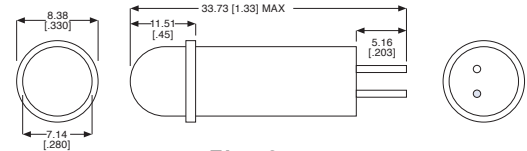

507 SERIES CARTRIDGES FOR USE WITH HOLDERS & CLIPS

PART NO.*	COLOR	V _f	mA	CP	LIFE HOURS	FIG
507-3911-1431-600	RED	10	40	0.08	10,000	1
507-3911-1432-600	GREEN	10	40	0.08	10,000	1
507-3911-1433-600	AMBER	10	40	0.08	10,000	1
507-3911-1435-600	WHITE	10	40	0.08	10,000	1
507-3914-1471-600	RED	14	80	0.30	15,000	1
507-3914-1472-600	GREEN	14	80	0.30	15,000	1
507-3914-1473-600	AMBER	14	80	0.30	15,000	1
507-3914-1475-600	WHITE	14	80	0.30	15,000	1
507-3917-1471-600	RED	28	40	0.34	4,000	1
507-3917-1472-600	GREEN	28	40	0.34	4,000	1
507-3917-1473-600	AMBER	28	40	0.34	4,000	1
507-3917-1475-600	WHITE	28	40	0.34	4,000	1
507-3918-1437-600	CLEAR	28	40	0.30	7,000	1
507-3918-1471-600	RED	28	40	0.30	7,000	1
507-3918-1472-600	GREEN	28	40	0.30	7,000	1
507-3918-1473-600	AMBER	28	40	0.30	7,000	1
507-3918-1475-600	WHITE	28	40	0.30	7,000	1
507-5820-0747-600†	CLEAR	12	170	2.10	5,000	3
507-5821-0747-600†	CLEAR	28	40	1.20	5,000	3
507-5822-0747-600†	CLEAR	48	53	1.50	5,000	3
507-5824-0747-600†	CLEAR	120	25	1.50	5,000	3

† Use Holder 250-8758-33-504 and 250 Series Cap

Fig. 1

Fig. 2

Fig. 3

*** PART NUMBER ORDERING CODE**
507 - 39xx - xxxx - 600
 Series Lens Shape:
 14 - Fig 1 = Cylindrical
 09 - Fig 2 = Stovepipe

250 & 508 SERIES HOLDERS FOR 3/8" MOUNTING HOLE

250 Series Caps for use with 507 cartridges.

CAP PART NO.	COLOR	FIG
250-3531-500	RED	4
250-3532-500	GREEN	4
250-3533-500	AMBER	4
250-3535-500	WHITE	4
250-3537-500	CLEAR	4

*** PART NUMBER ORDERING CODE**
250 - xx38 - 14 - 504
508 - xx38 - 504
 Series Terminal Type:
 87 = Turret Terminals
 74 = Solder Blade (Not Shown)
 75 = Solder Cups (Not Shown)

Material & Finish: Holder – Black Anodized Aluminum, Cap – Polycarbonate, Cartridge Clear Anodized Aluminum

515 SERIES CONNECTORS & SPEED CLIPS FOR 9/32" MOUNTING HOLE

Dimensions in mm [inches]

Mouser Electronics