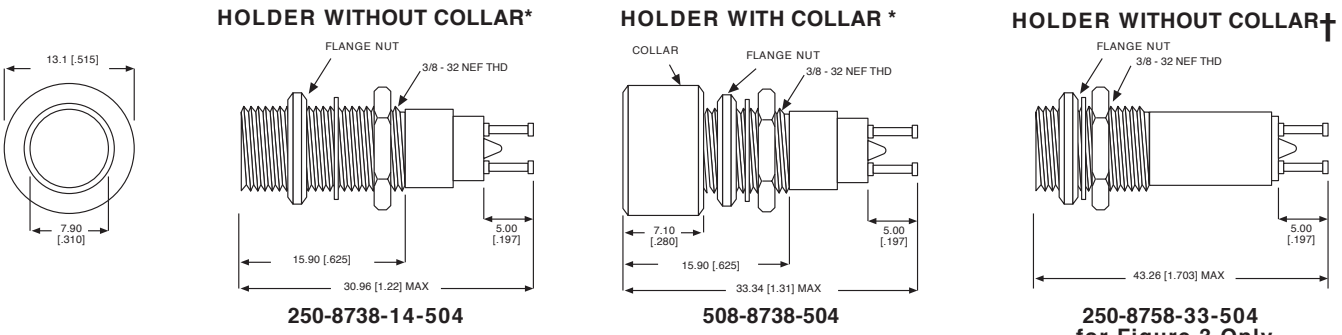

507 SERIES CARTRIDGES FOR USE WITH HOLDERS & CLIPS

PART NO.*	COLOR	V _f	mA	CP	LIFE HOURS	FIG
507-3911-1431-600	RED	10	40	0.08	10,000	1
507-3911-1432-600	GREEN	10	40	0.08	10,000	1
507-3911-1433-600	AMBER	10	40	0.08	10,000	1
507-3911-1435-600	WHITE	10	40	0.08	10,000	1
507-3914-1471-600	RED	14	80	0.30	15,000	1
507-3914-1472-600	GREEN	14	80	0.30	15,000	1
507-3914-1473-600	AMBER	14	80	0.30	15,000	1
507-3914-1475-600	WHITE	14	80	0.30	15,000	1
507-3917-1471-600	RED	28	40	0.34	4,000	1
507-3917-1472-600	GREEN	28	40	0.34	4,000	1
507-3917-1473-600	AMBER	28	40	0.34	4,000	1
507-3917-1475-600	WHITE	28	40	0.34	4,000	1
507-3918-1437-600	CLEAR	28	40	0.30	7,000	1
507-3918-1471-600	RED	28	40	0.30	7,000	1
507-3918-1472-600	GREEN	28	40	0.30	7,000	1
507-3918-1473-600	AMBER	28	40	0.30	7,000	1
507-3918-1475-600	WHITE	28	40	0.30	7,000	1
507-5820-0747-600†	CLEAR	12	170	2.10	5,000	3
507-5821-0747-600†	CLEAR	28	40	1.20	5,000	3
507-5822-0747-600†	CLEAR	48	53	1.50	5,000	3
507-5824-0747-600†	CLEAR	120	25	1.50	5,000	3

† Use Holder 250-8758-33-504 and 250 Series Cap

Fig. 1

Fig. 2

Fig. 3

*** PART NUMBER ORDERING CODE**
507 - 39xx - xxxx - 600
 Series Lens Shape:
 14 - Fig 1 = Cylindrical
 09 - Fig 2 = Stovepipe

250 & 508 SERIES HOLDERS FOR 3/8" MOUNTING HOLE

250 Series Caps for use with 507 cartridges.

CAP PART NO.	COLOR	FIG
250-3531-500	RED	4
250-3532-500	GREEN	4
250-3533-500	AMBER	4
250-3535-500	WHITE	4
250-3537-500	CLEAR	4

*** PART NUMBER ORDERING CODE**
250 - xx38 - 14 - 504
508 - xx38 - 504
 Series Terminal Type:
 87 = Turret Terminals
 74 = Solder Blade (Not Shown)
 75 = Solder Cups (Not Shown)

Material & Finish: Holder – Black Anodized Aluminum, Cap – Polycarbonate, Cartridge Clear Anodized Aluminum

515 SERIES CONNECTORS & SPEED CLIPS FOR 9/32" MOUNTING HOLE

Dimensions in mm [inches]

Mouser Electronics