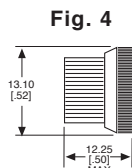

507 SERIES CARTRIDGES FOR USE WITH HOLDERS & CLIPS

PART NO.*	COLOR	V _f	mA	CP	LIFE HOURS	FIG
507-3911-1431-600	RED	10	40	0.08	10,000	1
507-3911-1432-600	GREEN	10	40	0.08	10,000	1
507-3911-1433-600	AMBER	10	40	0.08	10,000	1
507-3911-1435-600	WHITE	10	40	0.08	10,000	1
507-3914-1471-600	RED	14	80	0.30	15,000	1
507-3914-1472-600	GREEN	14	80	0.30	15,000	1
507-3914-1473-600	AMBER	14	80	0.30	15,000	1
507-3914-1475-600	WHITE	14	80	0.30	15,000	1
507-3917-1471-600	RED	28	40	0.34	4,000	1
507-3917-1472-600	GREEN	28	40	0.34	4,000	1
507-3917-1473-600	AMBER	28	40	0.34	4,000	1
507-3917-1475-600	WHITE	28	40	0.34	4,000	1
507-3918-1437-600	CLEAR	28	40	0.30	7,000	1
507-3918-1471-600	RED	28	40	0.30	7,000	1
507-3918-1472-600	GREEN	28	40	0.30	7,000	1
507-3918-1473-600	AMBER	28	40	0.30	7,000	1
507-3918-1475-600	WHITE	28	40	0.30	7,000	1
507-5820-0747-600†	CLEAR	12	170	2.10	5,000	3
507-5821-0747-600†	CLEAR	28	40	1.20	5,000	3
507-5822-0747-600†	CLEAR	48	53	1.50	5,000	3
507-5824-0747-600†	CLEAR	120	25	1.50	5,000	3

† Use Holder 250-8758-33-504 and 250 Series Cap

Fig. 1

Fig. 2

Fig. 3

*** PART NUMBER ORDERING CODE**
507 - 39xx - xxxx - 600
 Series Lens Shape:
 14 - Fig 1 = Cylindrical
 09 - Fig 2 = Stovepipe

250 & 508 SERIES HOLDERS FOR 3/8" MOUNTING HOLE

250 Series Caps for use with 507 cartridges.

CAP PART NO.	COLOR	FIG
250-3531-500	RED	4
250-3532-500	GREEN	4
250-3533-500	AMBER	4
250-3535-500	WHITE	4
250-3537-500	CLEAR	4

*** PART NUMBER ORDERING CODE**
250 - xx38 - 14 - 504
508 - xx38 - 504
 Series Terminal Type:
 87 = Turret Terminals
 74 = Solder Blade (Not Shown)
 75 = Solder Cups (Not Shown)

Material & Finish: Holder – Black Anodized Aluminum, Cap – Polycarbonate, Cartridge Clear Anodized Aluminum

515 SERIES CONNECTORS & SPEED CLIPS FOR 9/32" MOUNTING HOLE

Dimensions in mm [inches]

Mouser Electronics