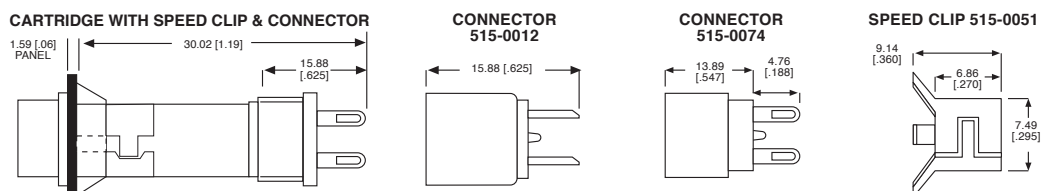

507 SERIES CARTRIDGES FOR USE WITH HOLDERS & CLIPS

PART NO.*	COLOR	V _f	mA	CP	LIFE HOURS	FIG
507-3911-1431-600	RED	10	40	0.08	10,000	1
507-3911-1432-600	GREEN	10	40	0.08	10,000	1
507-3911-1433-600	AMBER	10	40	0.08	10,000	1
507-3911-1435-600	WHITE	10	40	0.08	10,000	1
507-3914-1471-600	RED	14	80	0.30	15,000	1
507-3914-1472-600	GREEN	14	80	0.30	15,000	1
507-3914-1473-600	AMBER	14	80	0.30	15,000	1
507-3914-1475-600	WHITE	14	80	0.30	15,000	1
507-3917-1471-600	RED	28	40	0.34	4,000	1
507-3917-1472-600	GREEN	28	40	0.34	4,000	1
507-3917-1473-600	AMBER	28	40	0.34	4,000	1
507-3917-1475-600	WHITE	28	40	0.34	4,000	1
507-3918-1437-600	CLEAR	28	40	0.30	7,000	1
507-3918-1471-600	RED	28	40	0.30	7,000	1
507-3918-1472-600	GREEN	28	40	0.30	7,000	1
507-3918-1473-600	AMBER	28	40	0.30	7,000	1
507-3918-1475-600	WHITE	28	40	0.30	7,000	1
507-5820-0747-600†	CLEAR	12	170	2.10	5,000	3
507-5821-0747-600†	CLEAR	28	40	1.20	5,000	3
507-5822-0747-600†	CLEAR	48	53	1.50	5,000	3
507-5824-0747-600†	CLEAR	120	25	1.50	5,000	3

250 Series Caps for use with 507 cartridges.

CAP PART NO.	COLOR	FIG
250-3531-500	RED	4
250-3532-500	GREEN	4
250-3533-500	AMBER	4
250-3535-500	WHITE	4
250-3537-500	CLEAR	4

*** PART NUMBER ORDERING CODE**
250 - xx38 - 14 - 504
508 - xx38 - 504
 Series Terminal Type:
 87 = Turret Terminals
 74 = Solder Blade (Not Shown)
 75 = Solder Cups (Not Shown)

Material & Finish: Holder – Black Anodized Aluminum, Cap – Polycarbonate, Cartridge Clear Anodized Aluminum

515 SERIES CONNECTORS & SPEED CLIPS FOR 9/32" MOUNTING HOLE

Dimensions in mm [inches]

Mouser Electronics