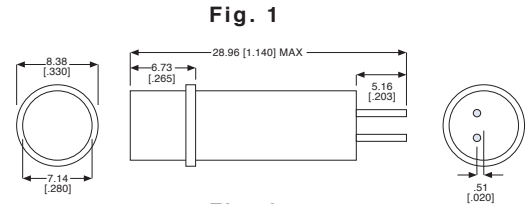

507 SERIES CARTRIDGES FOR USE WITH HOLDERS & CLIPS

PART NO.*	COLOR	V _f	mA	CP	LIFE HOURS	FIG
507-3911-1431-600	RED	10	40	0.08	10,000	1
507-3911-1432-600	GREEN	10	40	0.08	10,000	1
507-3911-1433-600	AMBER	10	40	0.08	10,000	1
507-3911-1435-600	WHITE	10	40	0.08	10,000	1
507-3914-1471-600	RED	14	80	0.30	15,000	1
507-3914-1472-600	GREEN	14	80	0.30	15,000	1
507-3914-1473-600	AMBER	14	80	0.30	15,000	1
507-3914-1475-600	WHITE	14	80	0.30	15,000	1
507-3917-1471-600	RED	28	40	0.34	4,000	1
507-3917-1472-600	GREEN	28	40	0.34	4,000	1
507-3917-1473-600	AMBER	28	40	0.34	4,000	1
507-3917-1475-600	WHITE	28	40	0.34	4,000	1
507-3918-1437-600	CLEAR	28	40	0.30	7,000	1
507-3918-1471-600	RED	28	40	0.30	7,000	1
507-3918-1472-600	GREEN	28	40	0.30	7,000	1
507-3918-1473-600	AMBER	28	40	0.30	7,000	1
507-3918-1475-600	WHITE	28	40	0.30	7,000	1
507-5820-0747-600†	CLEAR	12	170	2.10	5,000	3
507-5821-0747-600†	CLEAR	28	40	1.20	5,000	3
507-5822-0747-600†	CLEAR	48	53	1.50	5,000	3
507-5824-0747-600†	CLEAR	120	25	1.50	5,000	3

† Use Holder 250-8758-33-504 and 250 Series Cap

Fig. 1

Fig. 2

Fig. 3

*** PART NUMBER ORDERING CODE**
507 - 39xx - xxxx - 600
 Series Lens Shape:
 14 - Fig 1 = Cylindrical
 09 - Fig 2 = Stovepipe

250 & 508 SERIES HOLDERS FOR 3/8" MOUNTING HOLE

250 Series Caps for use with 507 cartridges.

CAP PART NO.	COLOR	FIG
250-3531-500	RED	4
250-3532-500	GREEN	4
250-3533-500	AMBER	4
250-3535-500	WHITE	4
250-3537-500	CLEAR	4

*** PART NUMBER ORDERING CODE**
250 - xx38 - 14 - 504
508 - xx38 - 504
 Series Terminal Type:
 87 = Turret Terminals
 74 = Solder Blade (Not Shown)
 75 = Solder Cups (Not Shown)

Material & Finish: Holder – Black Anodized Aluminum, Cap – Polycarbonate, Cartridge Clear Anodized Aluminum

515 SERIES CONNECTORS & SPEED CLIPS FOR 9/32" MOUNTING HOLE

Dimensions in mm [inches]

Mouser Electronics