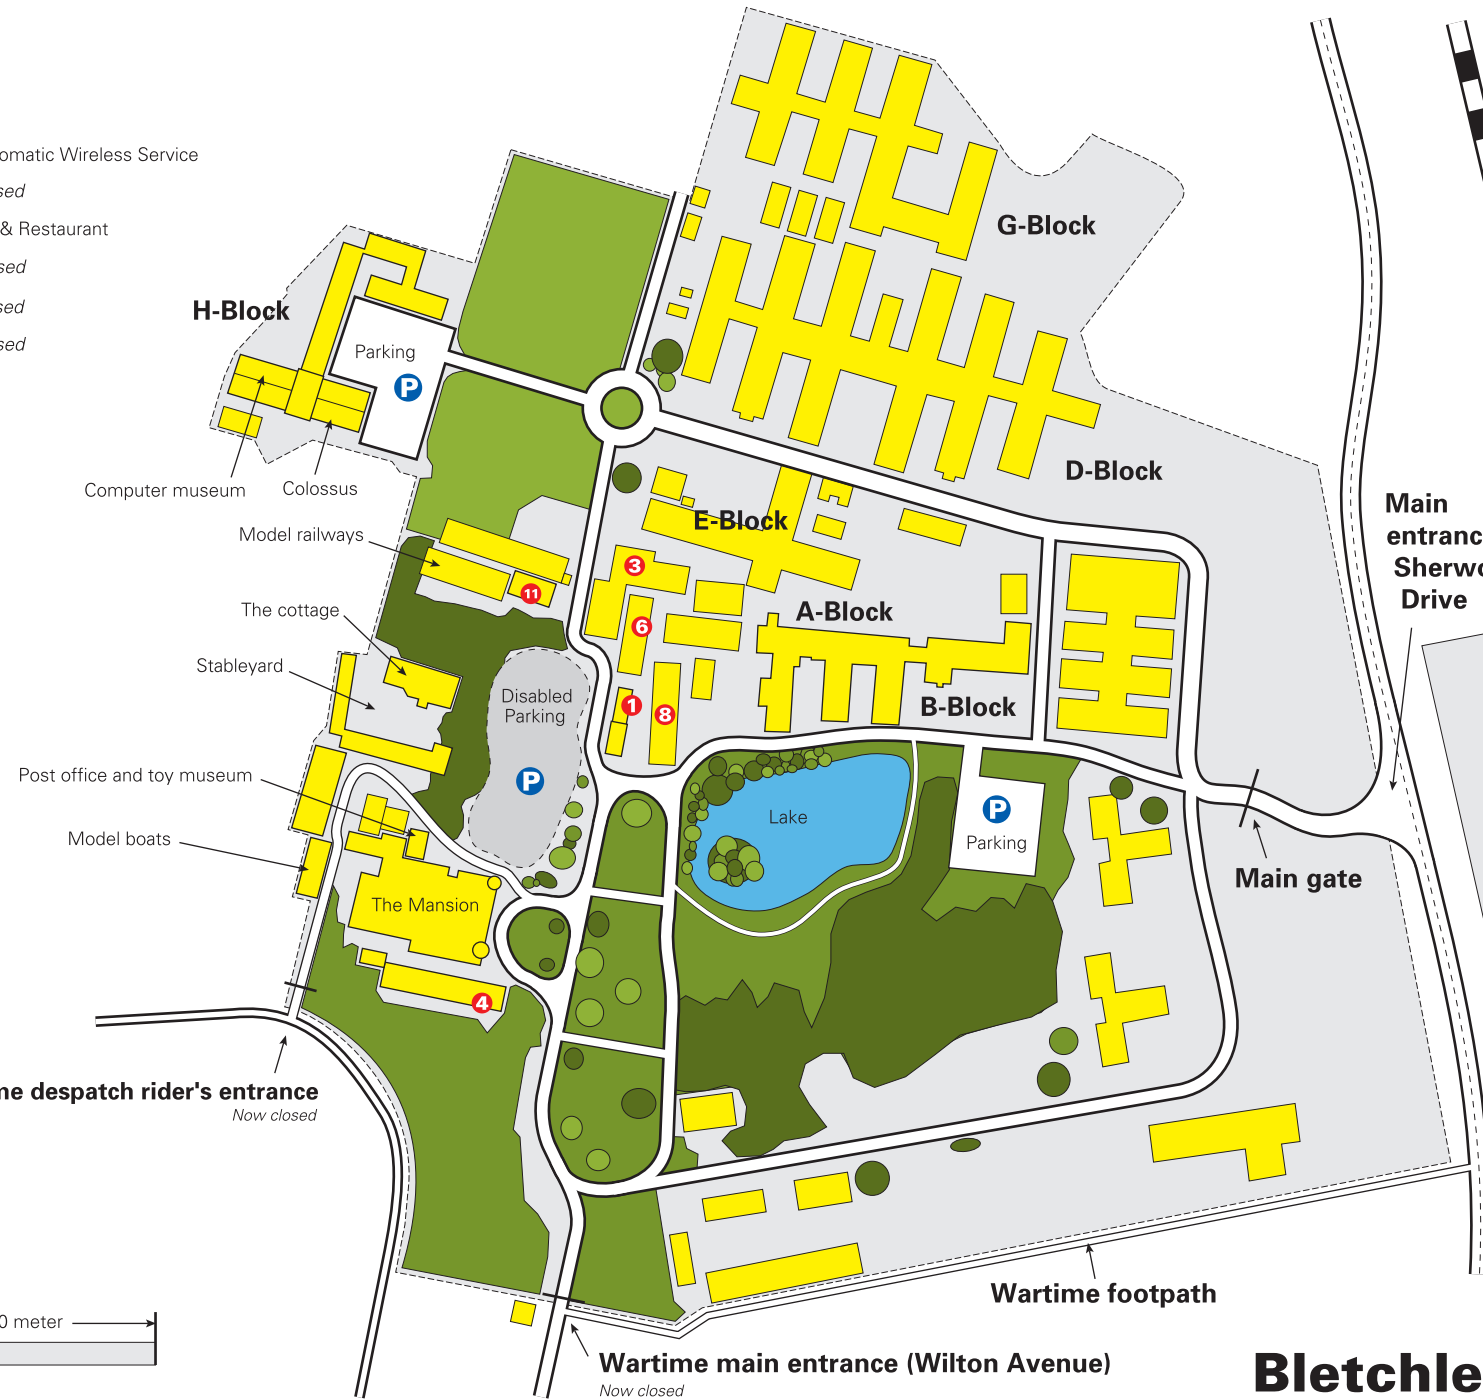

- 1** Hut 1 Diplomatic Wireless Service
- 3** Hut 3 *Closed*
- 4** Hut 4 Bar & Restaurant
- 6** Hut 6 *Closed*
- 8** Hut 8 *Closed*
- 11** Hut 11 *Closed*
- P** Parking

Bletchley Station

**Main entrance:
Sherwood Drive**

Parking

Main gate

Wartime footpath

Wartime main entrance (Wilton Avenue)
Now closed

Wartime despatch rider's entrance
Now closed

Bletchley Park